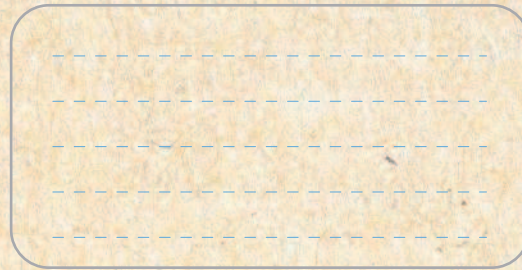

A rectangular area with a dotted black border and horizontal solid lines for writing.

A large rectangular area with a solid red border. On the left side, there is a green circular logo with two hands holding a piece of paper, with the text "HANDMADE DESIGN" inside. The rest of the area contains horizontal dotted lines for writing.

A rectangular area with a dotted black border and a grid of small dots for writing.

A rectangular area with a decorative black border and horizontal dashed red lines for writing.

Four horizontal dashed lines for handwriting practice in the top-left section.

A large rounded rectangular box with a dashed line border, intended for a drawing or illustration.

Four horizontal solid blue lines for handwriting practice in the top-right section.

A large rectangular box with a dotted border and a dashed line inside, intended for a drawing or illustration.

Multiple horizontal dotted lines for handwriting practice in the bottom-left section.

A large rounded rectangular box with a solid brown border, intended for a drawing or illustration.

Multiple horizontal dashed lines for handwriting practice in the bottom-middle section.