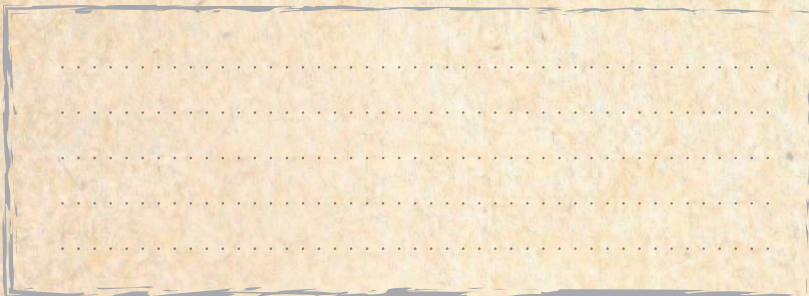

A large rounded rectangular box with a dashed line border, intended for a drawing or illustration.

Four horizontal solid blue lines for handwriting practice in the top-right section.

A large rectangular box with a dotted border and a dashed line inside, intended for a drawing or illustration.

Multiple horizontal dotted lines for handwriting practice in the bottom-left section.

A large rounded rectangular box with a solid brown border, intended for a drawing or illustration.

Multiple horizontal dashed lines for handwriting practice in the bottom-middle section.

A large rounded rectangular box with a solid white border and five horizontal solid black lines inside, intended for a drawing or illustration.

Handwriting practice area with a dashed black border and ten horizontal dotted lines.

Handwriting practice area with a dotted blue border, ten horizontal dashed lines, and a red circular stamp that says "HAND MADE" in the center.

Handwriting practice area with a white border, ten horizontal dashed red lines, and a white background.