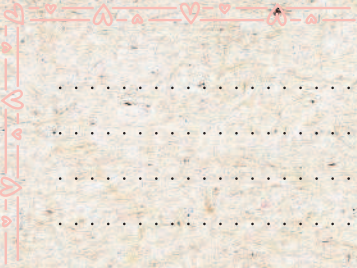

A rectangular area with a dotted black border and horizontal solid lines for writing.

A large rectangular area with a solid red border. On the left side, there is a green circular logo with two hands holding a piece of paper, with the text "HANDMADE DESIGN" inside. The rest of the area contains horizontal dotted lines for writing.

A rectangular area with a dotted black border and a grid of small dots for writing.

A rectangular area with a decorative black border and horizontal dashed red lines for writing.

Four horizontal dashed lines for handwriting practice in the top-left section.

A large rounded rectangular box with a dashed line border, intended for a drawing or illustration.

Four horizontal solid blue lines for handwriting practice in the top-right section.

A large rectangular box with a dotted border and a dashed line inside, intended for a drawing or illustration.

Multiple horizontal dotted lines for handwriting practice in the bottom-left section.

A large rounded rectangular box with a solid brown border, intended for a drawing or illustration.

Multiple horizontal dashed lines for handwriting practice in the bottom-middle section.