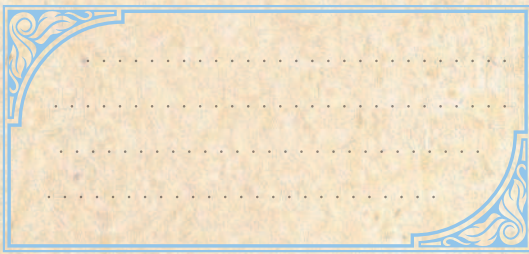

A large rounded rectangular box with a solid green border, containing ten horizontal red dashed lines for handwriting practice.

A rectangular box with a dashed black border, containing a grid of red dots for dot-marker handwriting practice and a blue circular stamp that reads "ORIGINAL DESIGN", "HANDCRAFTED", and "LIMITED EDITION".

A rectangular area with a dotted black border and horizontal solid lines for writing.

A large rectangular area with a solid red border. On the left side, there is a green circular logo with two hands holding a piece of paper, with the text "HANDMADE DESIGN" inside. The rest of the area contains horizontal dotted lines for writing.

A rectangular area with a dotted black border and a grid of small dots for writing.

A rectangular area with a decorative black border and horizontal dashed red lines for writing.

Four horizontal dashed lines for handwriting practice in the top-left section.

A large rounded rectangular box with a dashed line border, intended for a drawing or illustration.

Four horizontal solid blue lines for handwriting practice in the top-right section.

A large rectangular box with a dotted border and a dashed line inside, intended for a drawing or illustration.