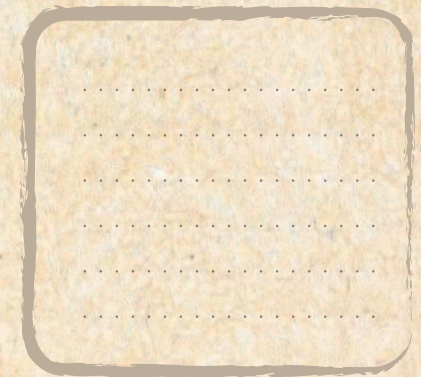

A large rounded rectangular box with a dashed line border, intended for a drawing or illustration.

Four horizontal solid blue lines for handwriting practice in the top-right section.

A large rectangular box with a dotted border and a dashed line inside, intended for a drawing or illustration.

Multiple horizontal dotted lines for handwriting practice in the bottom-left section.

A large rounded rectangular box with a solid brown border, intended for a drawing or illustration.

Multiple horizontal dashed lines for handwriting practice in the bottom-middle section.

A large rounded rectangular box with a solid white border and five horizontal solid black lines inside, intended for a drawing or illustration.

Handwriting practice area with a dashed black border and ten horizontal dotted lines.

Handwriting practice area with a dotted blue border, ten horizontal dashed lines, and a red circular stamp that says "HAND MADE" in the center.

Handwriting practice area with a white border, ten horizontal dashed red lines, and a white background.