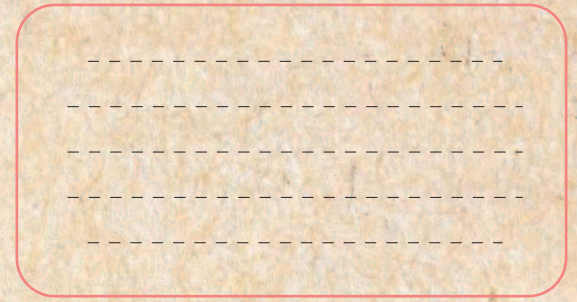

A large rounded rectangular box with a solid green border, containing ten horizontal red dashed lines for handwriting practice.

A rectangular box with a dashed black border, containing a grid of red dots for dot-marker handwriting practice and a blue circular stamp that reads "ORIGINAL DESIGN", "HANDCRAFTED", and "LIMITED EDITION".

A rectangular area with a dotted black border and horizontal solid lines for writing.

A large rectangular area with a solid red border. On the left side, there is a green circular logo with two hands holding a piece of paper, with the text "HANDMADE DESIGN" inside. The rest of the area contains horizontal dotted lines for writing.

A rectangular area with a dotted black border and a grid of small dots for writing.

A rectangular area with a decorative black border and horizontal dashed red lines for writing.

Four horizontal dashed lines for handwriting practice in the top-left section.

A large rounded rectangular box with a dashed line border, intended for a drawing or illustration.

Four horizontal solid blue lines for handwriting practice in the top-right section.

A large rectangular box with a dotted border and a dashed line inside, intended for a drawing or illustration.